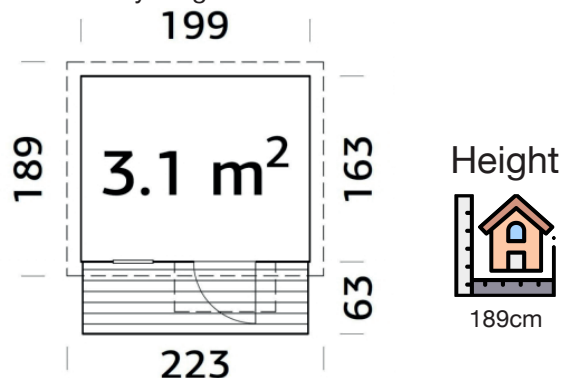

**FRANKLIN**

The Franklin Playhouse has a modern looking pent roof model with a slight overhanging apex which acts as a shelter under the door. Included is also the veranda and fitted with Plexiglas allowing for all year-round use. Beautifully designed, the Franklin 6ft x 5ft (1.9m x 1.6m) playhouse is made from Nordic spruce wood giving additional durability and reliability. It features Plexiglas windows, a cute veranda balcony and with easy to fit ready-made wall boards, the Franklin comes with a 5-year guarantee.

199 x 163cm

16mm

5.1m³

3.1m²

56 x 141cm

37 x 116cm

16mm

16mm

N/A

**FULL SPECIFICATION**

<b>CABIN SIZE:</b>	199 x 163cm x 189cm
<b>WALL THICKNESS:</b>	16mm
<b>VOLUME:</b>	5.1m³
<b>AREA:</b>	3.1m²
<b>DOOR OPENING:</b>	56 x 141cm
<b>WINDOW OPENING:</b>	37 x 116cm
<b>FLOORS BOARDS:</b>	16mm
<b>ROOF BOARDS:</b>	16mm
<b>ROOF OVERHANG:</b>	N/A
<b>UNDER PLANNING:</b>	No